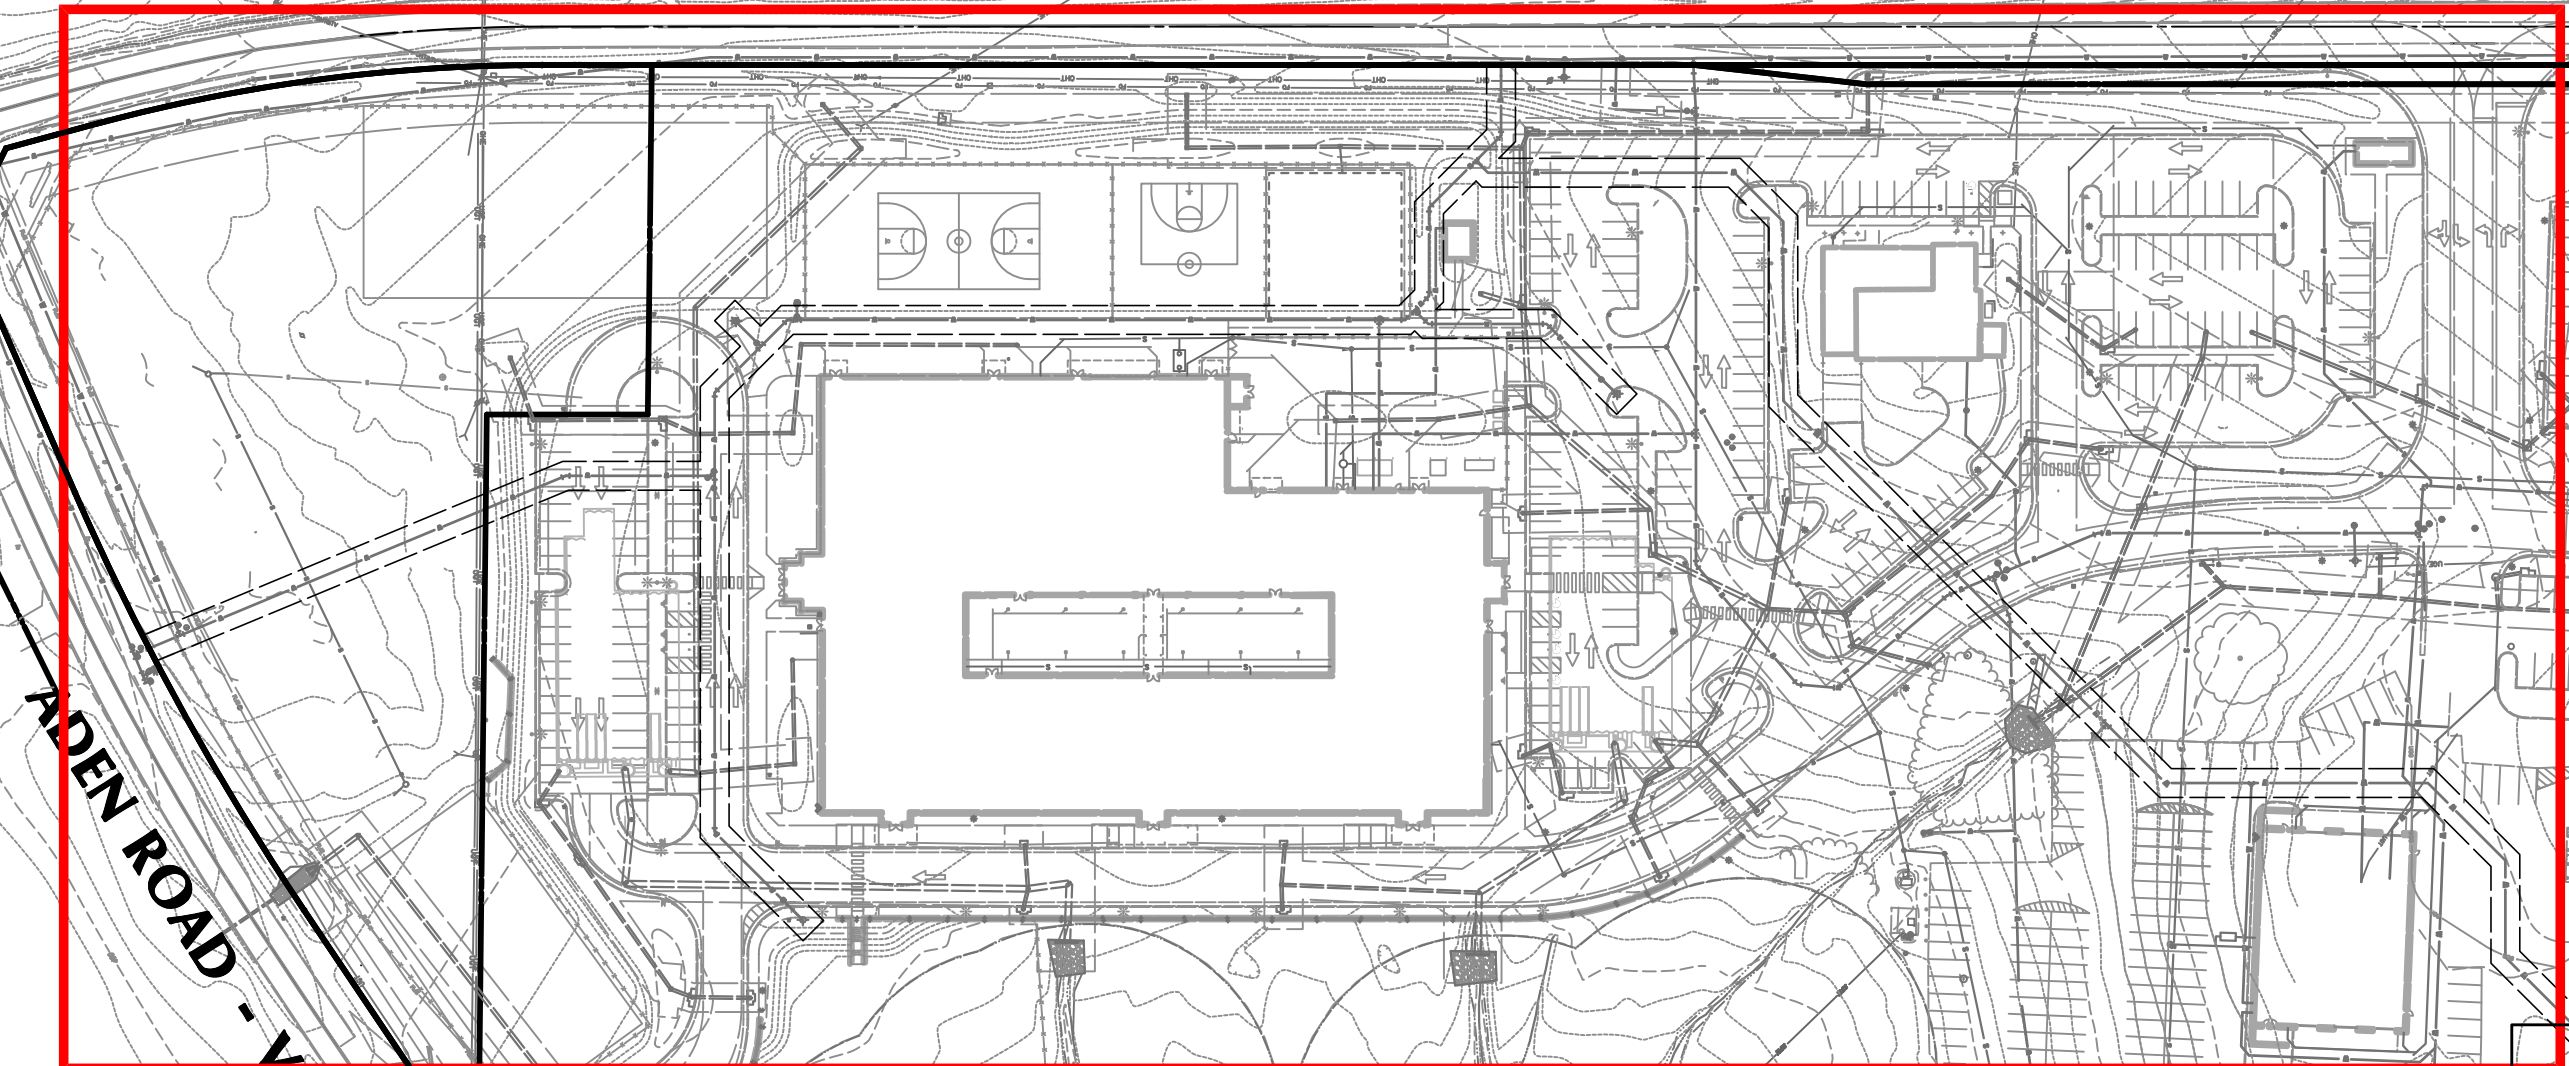

VIRGINIA STATE GRID NORTH

JOPLIN ROAD - VIRGINIA ROUTE 619

ADEN ROAD - VIRGINIA ROUTE 646

4

3

1 **2**