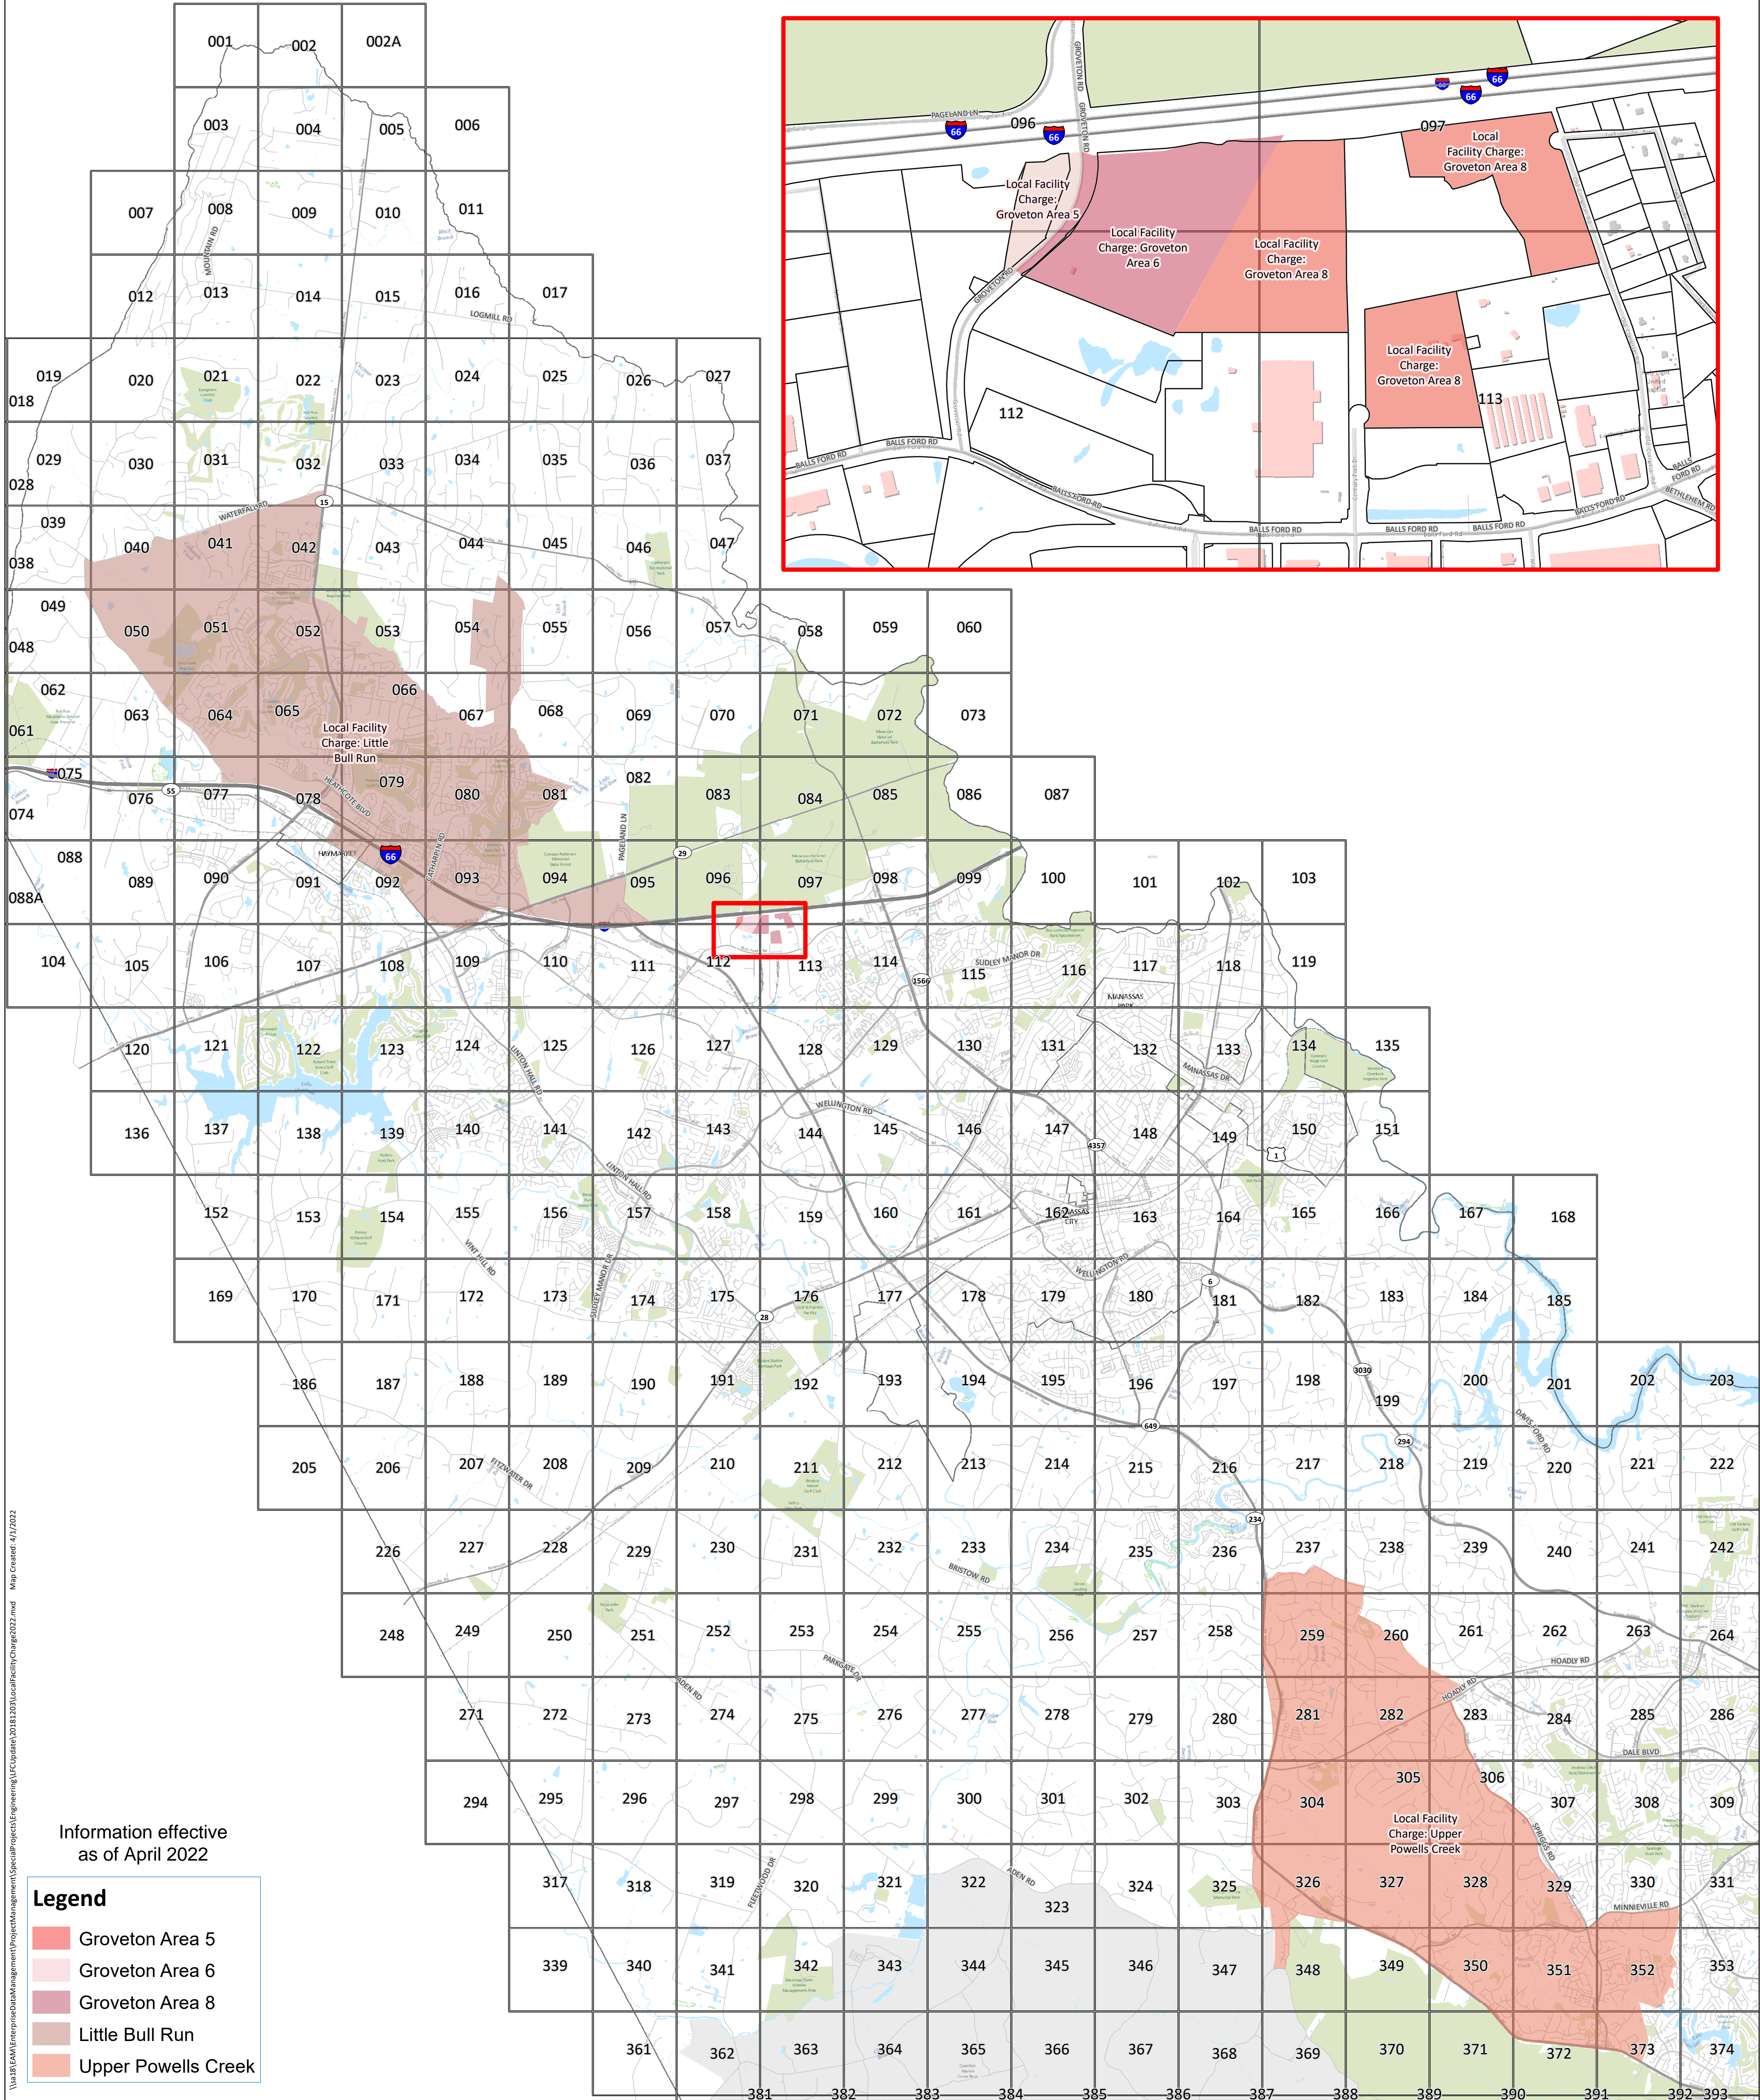

Local Facility Charge

Information effective as of April 2022

- Legend**
- Groveton Area 5
 - Groveton Area 6
 - Groveton Area 8
 - Little Bull Run
 - Upper Powells Creek

I:\GIS\BAM\EnterpriseData\Management\SpecialProjects\Engineering\LCU\Updates\2018\2018 Local Facility Charge 2022.mxd Map Created: 4/1/2022