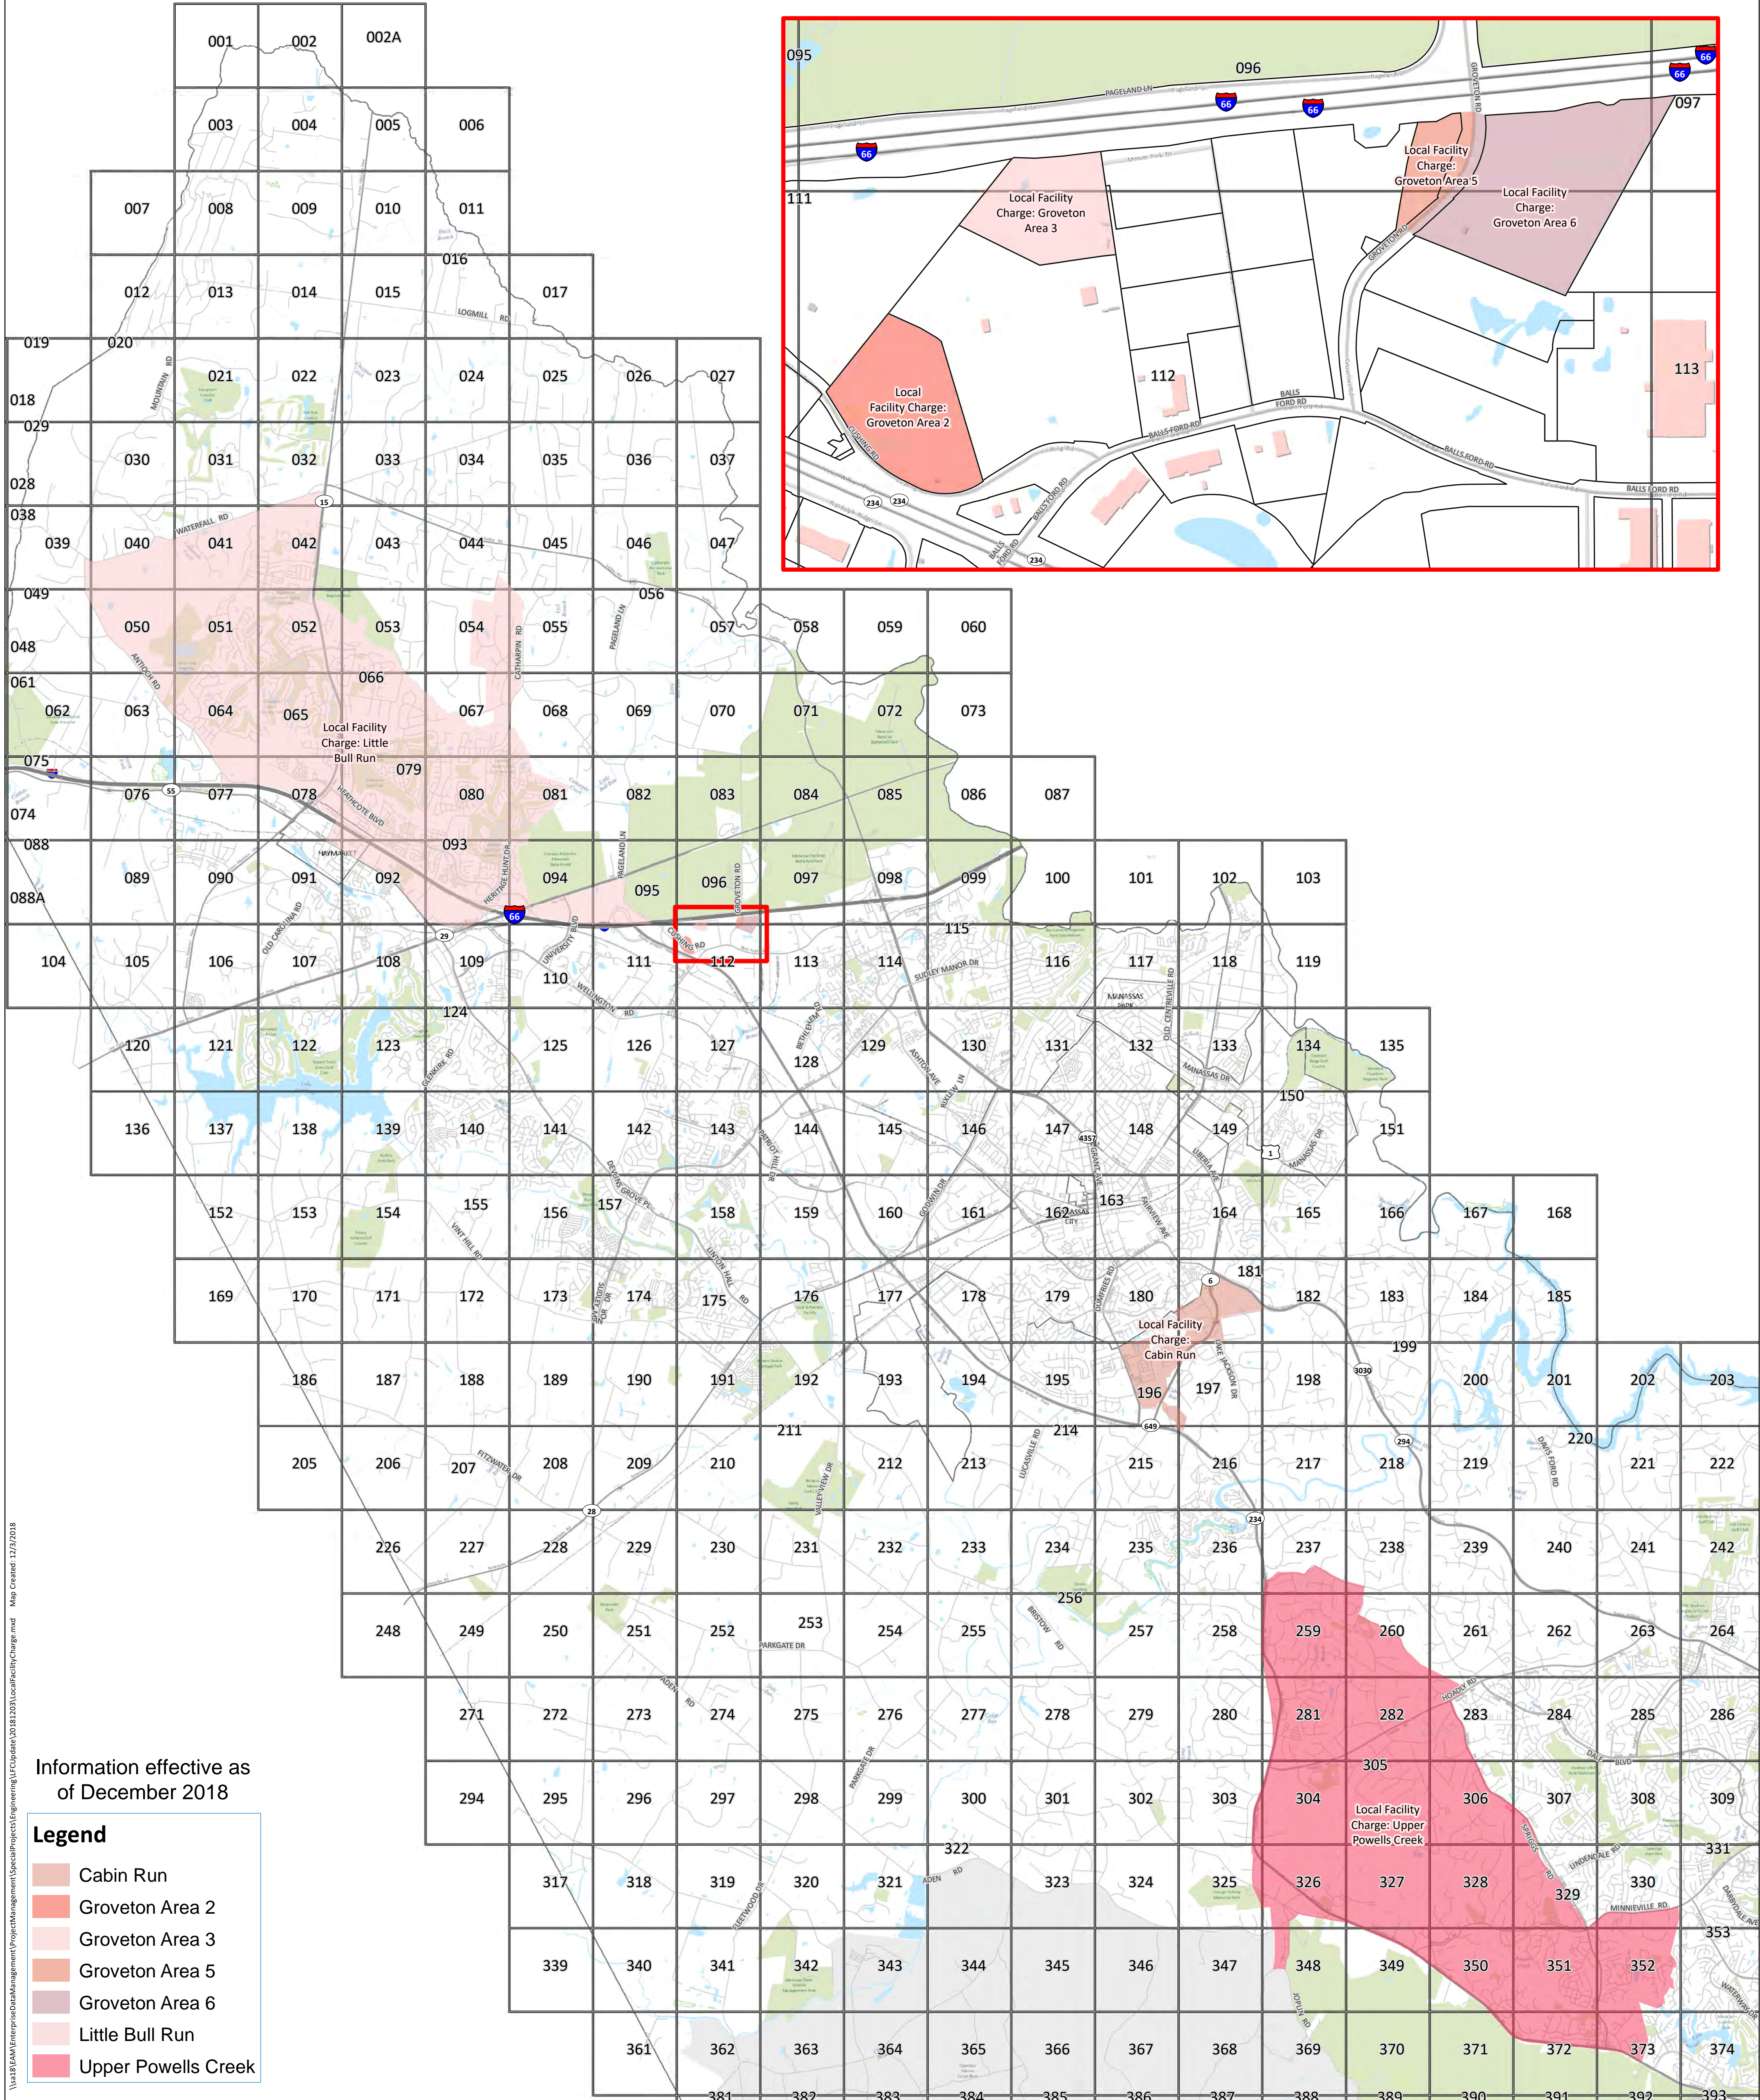

Local Facility Charge

Information effective as of December 2018

1. **Legend**
2. Cabin Run
   - Groveton Area 2
   - Groveton Area 3
   - Groveton Area 5
   - Groveton Area 6
   - Little Bull Run
   - Upper Powells Creek