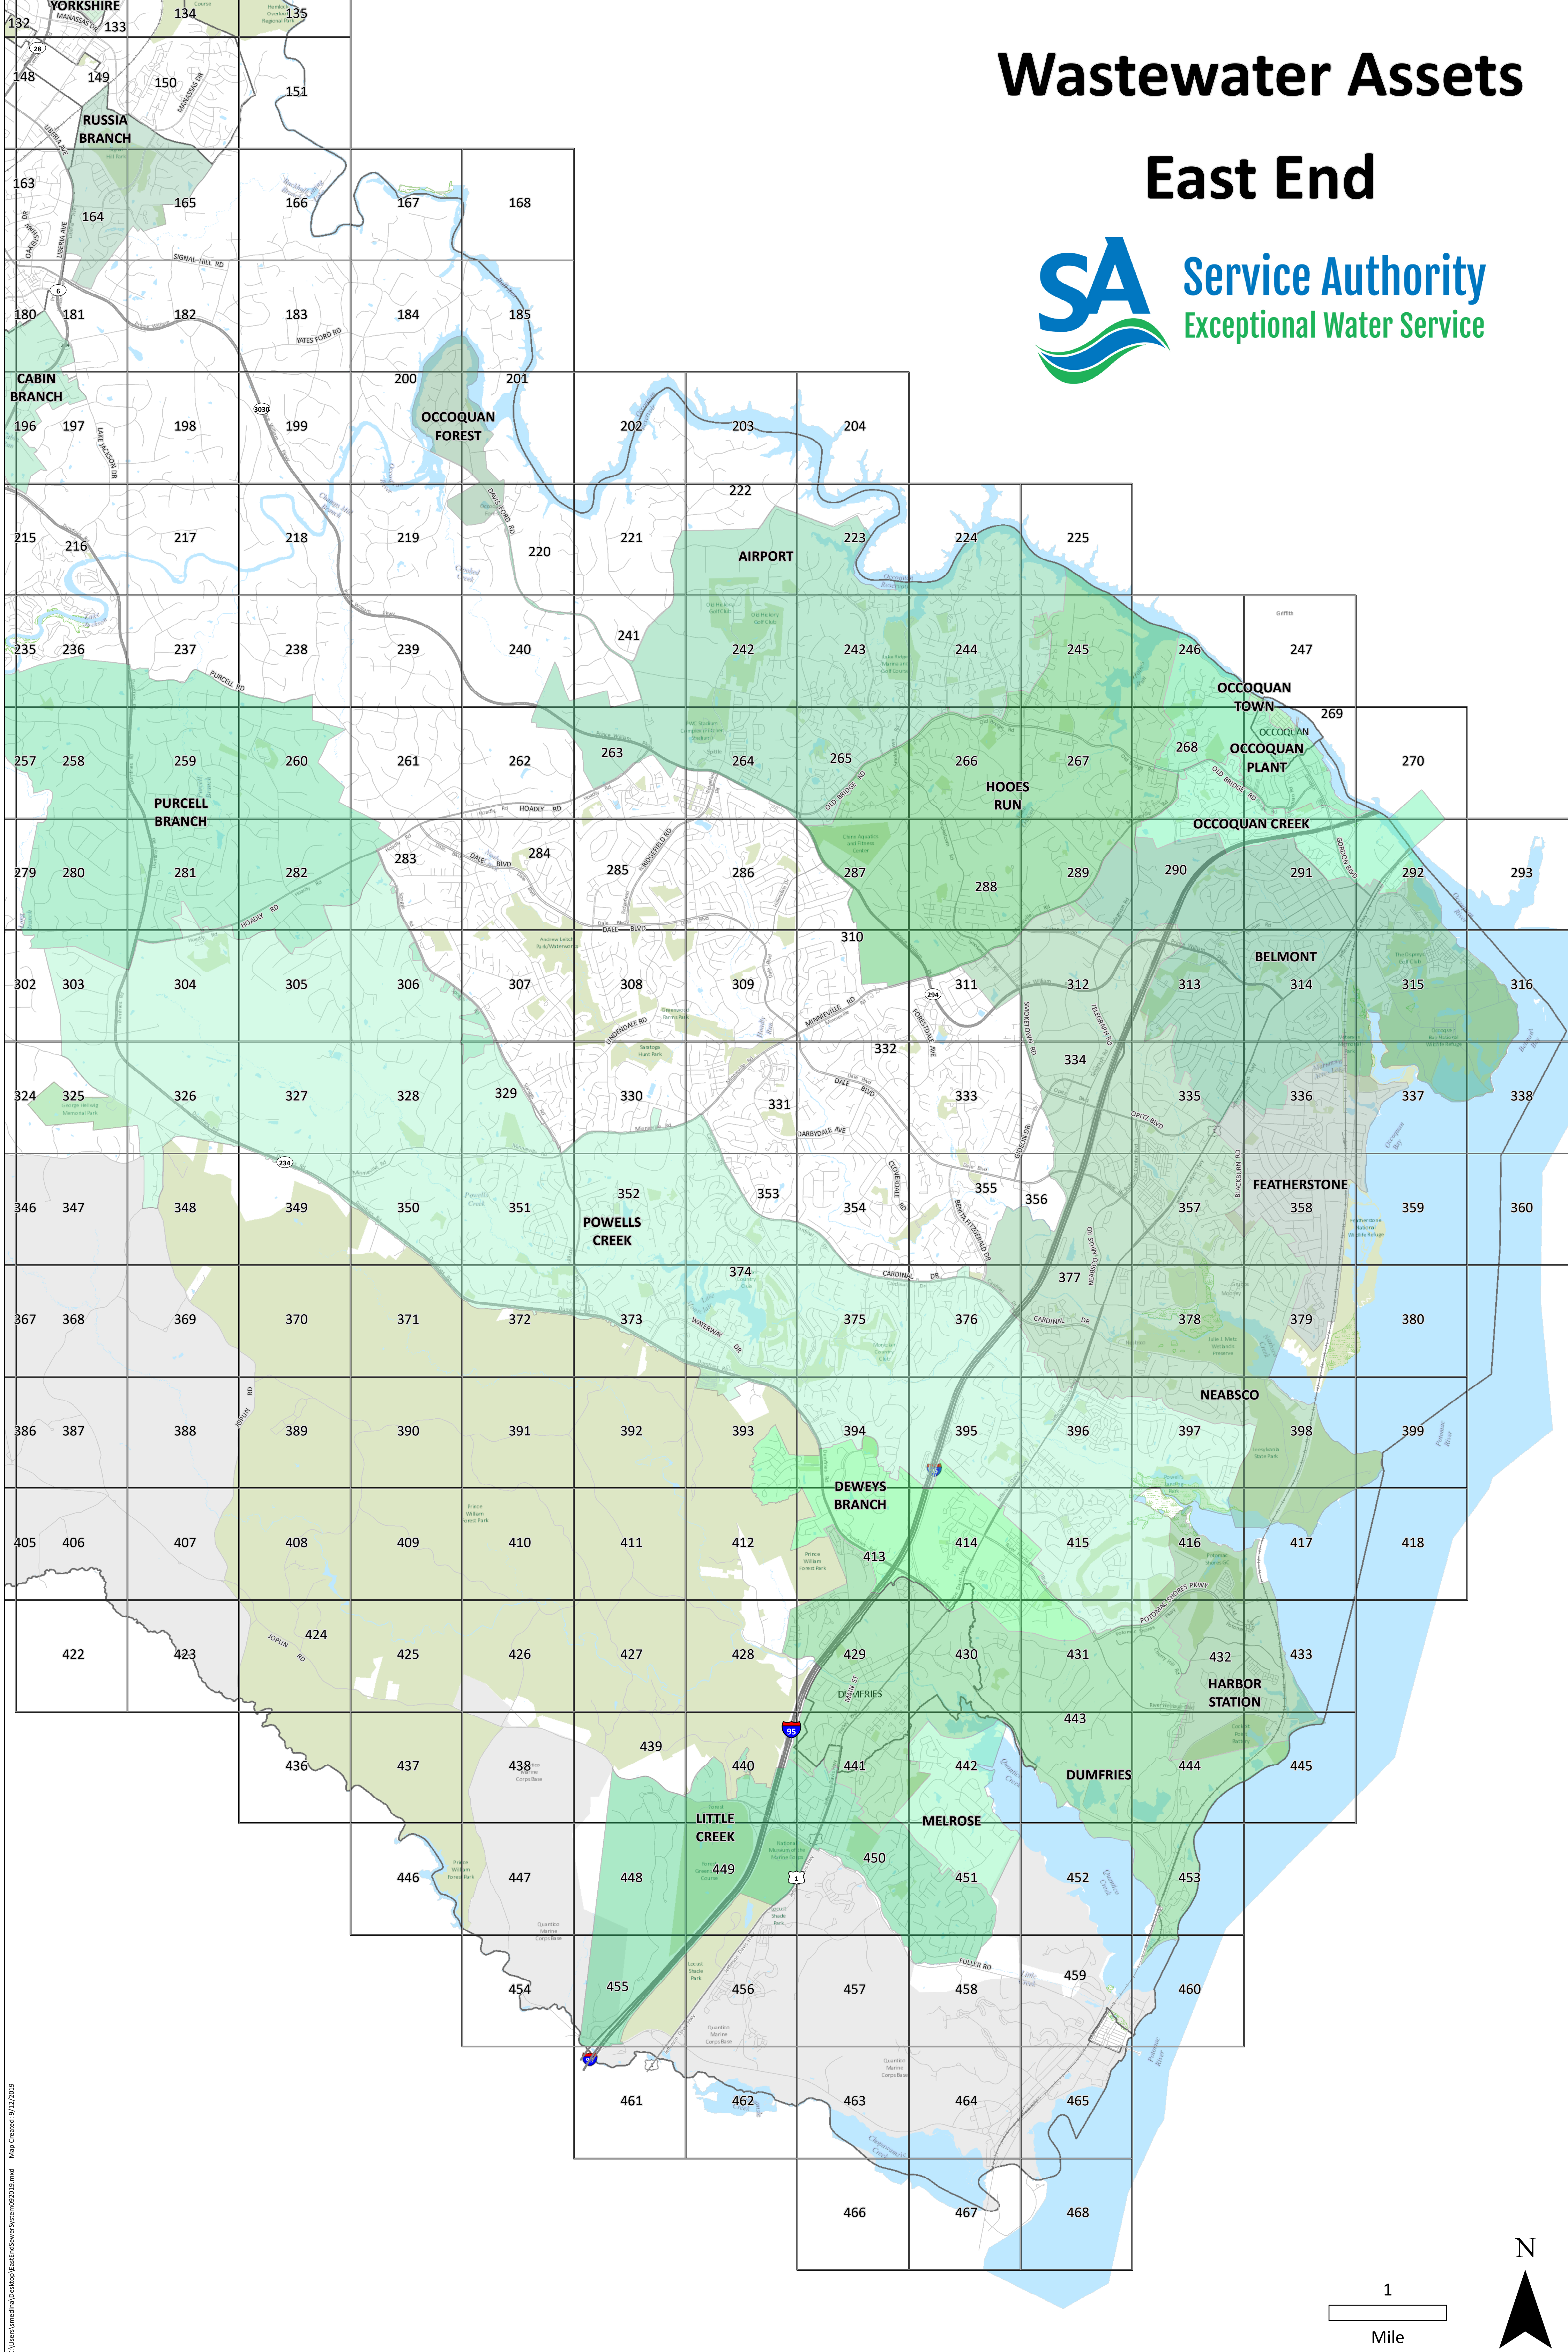

Wastewater Assets

East End

C:\Users\jmcama\Desktop\EastEndSystems\systems020101.mxd Map Created: 9/12/2019