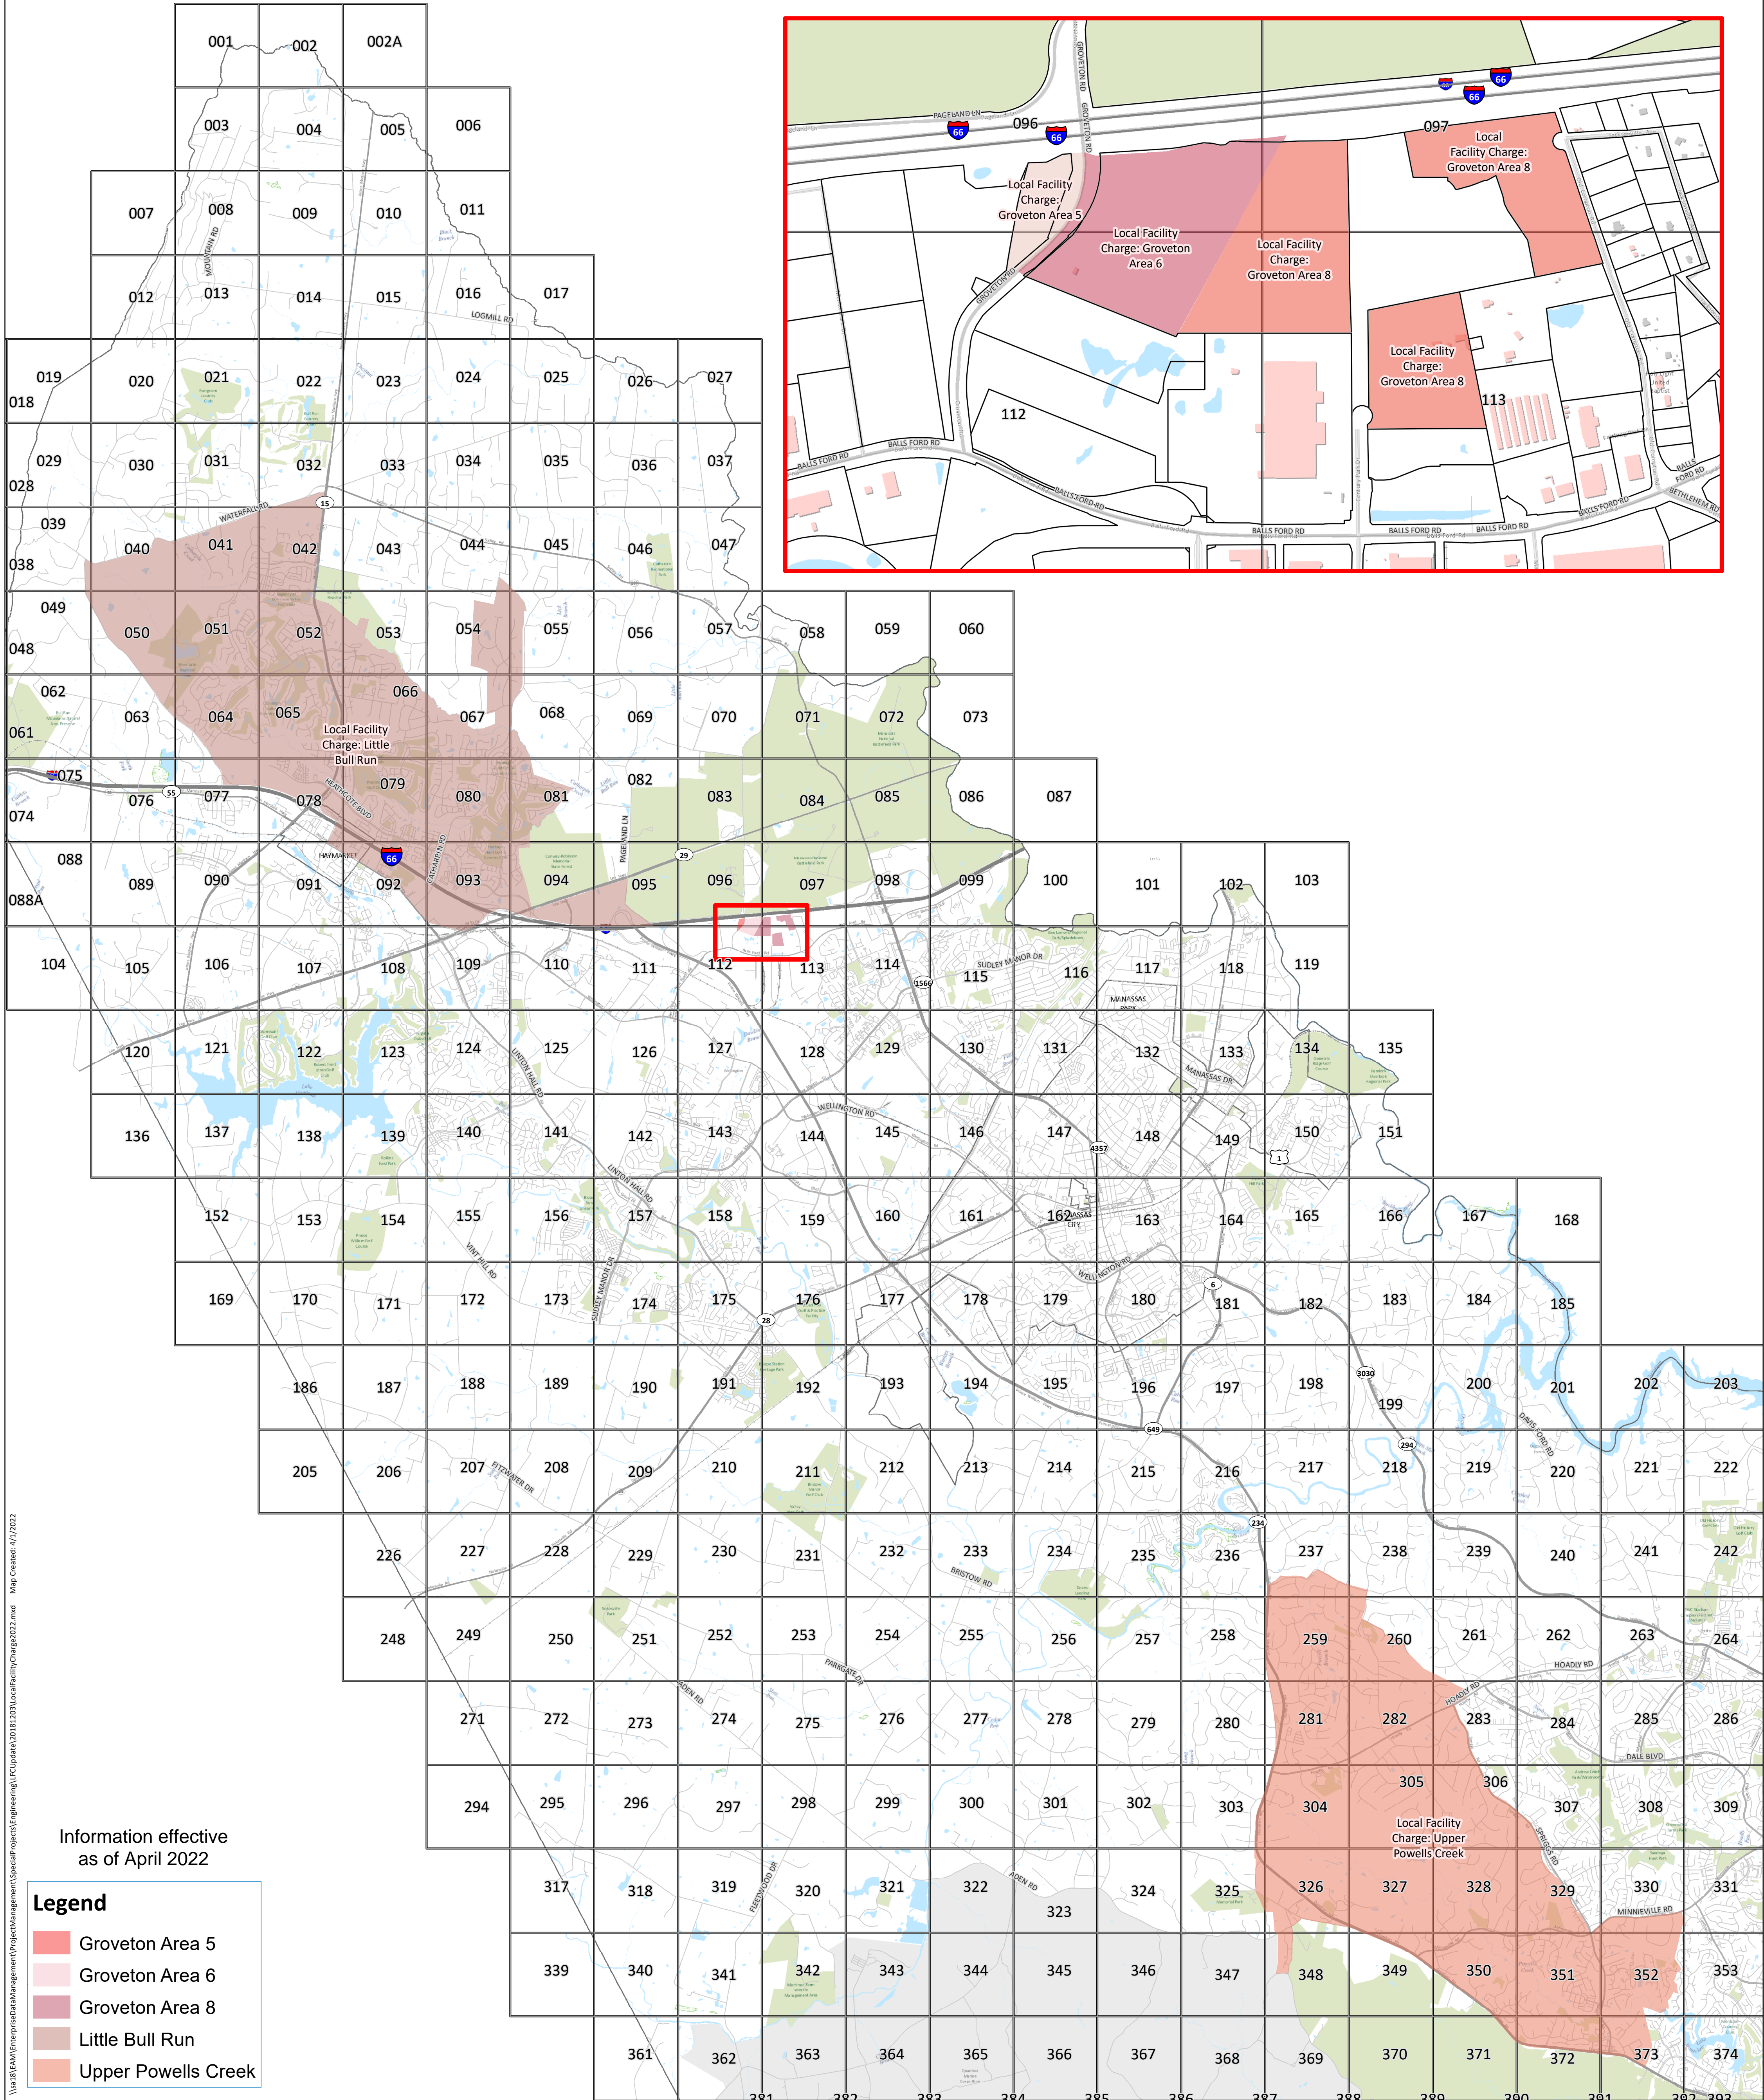

Local Facility Charge

Your Water • Your Environment • Our Mission

Information effective as of April 2022

- Legend**
- Groveton Area 5
 - Groveton Area 6
 - Groveton Area 8
 - Little Bull Run
 - Upper Powells Creek