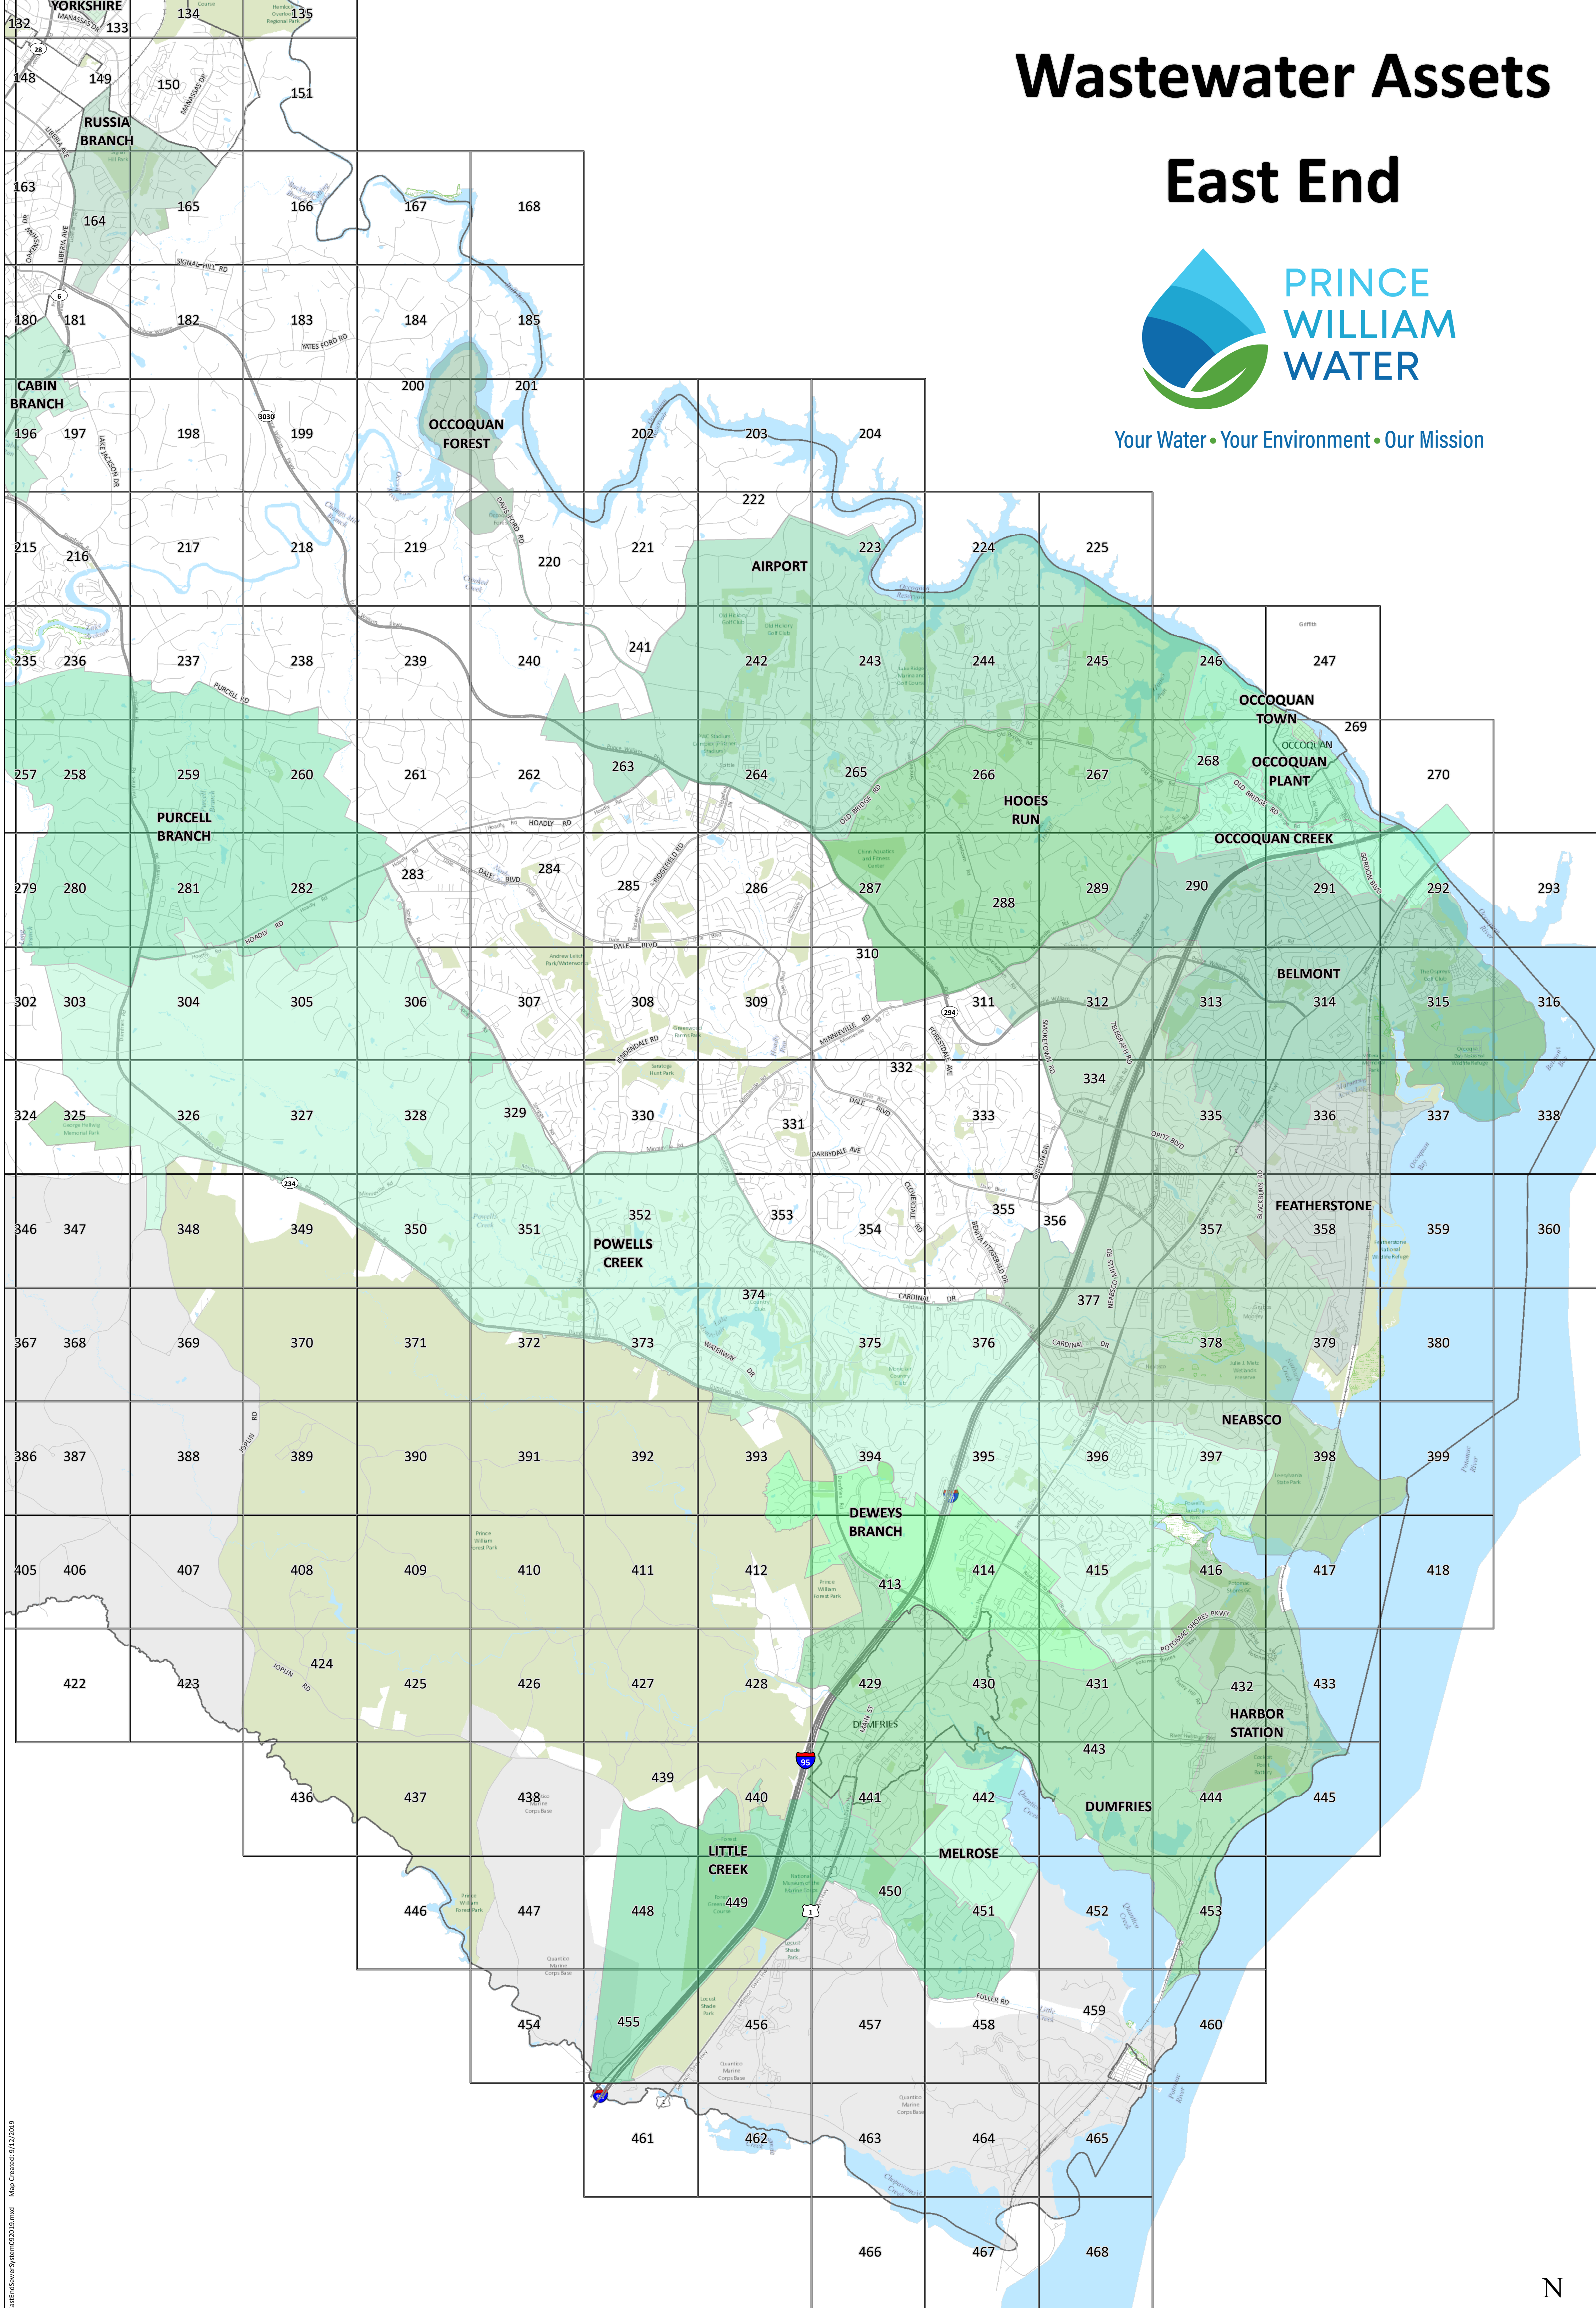

Wastewater Assets

East End

PRINCE
WILLIAM
WATER

Your Water • Your Environment • Our Mission